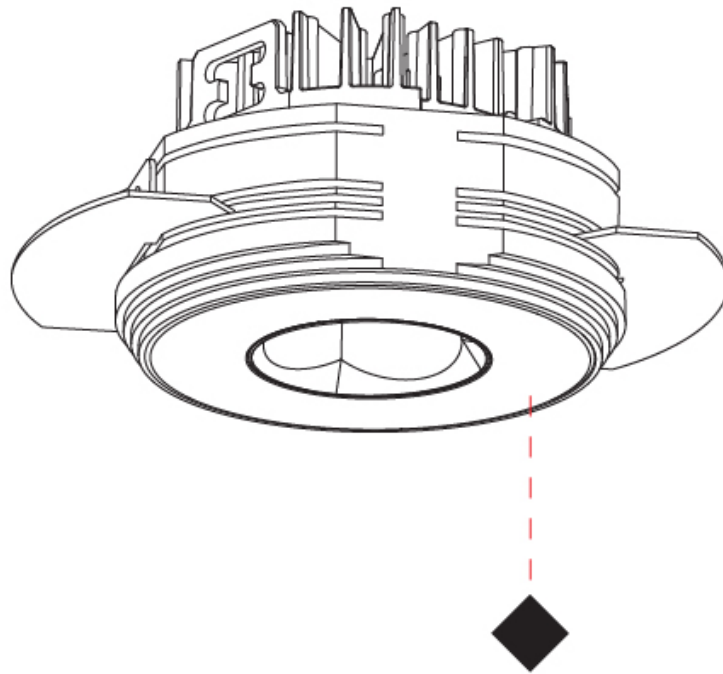

OIKO PRO ROUND TRIMLESS

A35882-

PROJECT _____

TYPE _____

SPECIFIER _____

QUANTITY _____

DATE _____