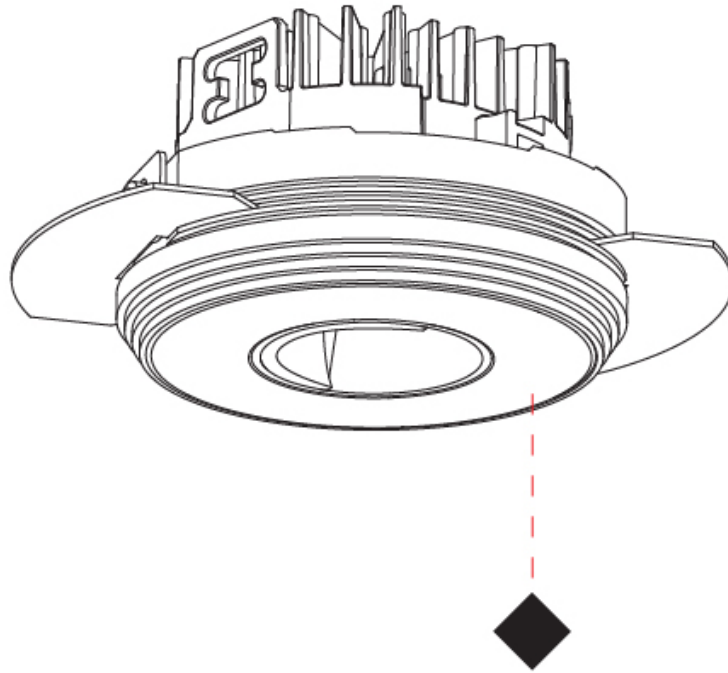

OIKO PRO ROUND TRIMLESS

A35876-

PROJECT	_____
TYPE	_____
SPECIFIER	_____
QUANTITY	_____
DATE	_____