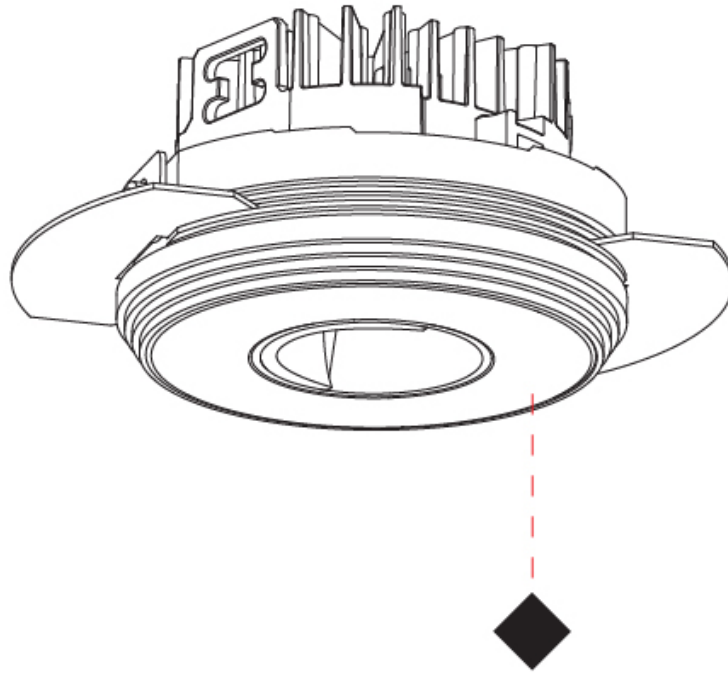

OIKO PRO ROUND TRIMLESS

A35875-

PROJECT	_____
TYPE	_____
SPECIFIER	_____
QUANTITY	_____
DATE	_____