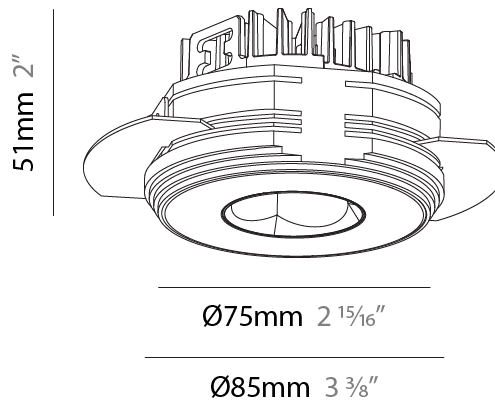

GENERAL

Series: Oiko Pro
Subseries: Oiko Pro Round
Brand: Prolicht
Division: Architectural
Mounting Type: Trimless
Mounting Location: Ceiling
Subcategory: Downlight

PHYSICAL

Shape: Round
Diameter (mm): 75
Diameter (in): 2 15/16
Height (mm): 51
Height (in): 2
Ceiling Thickness (mm): 10 / 12.5 / 15 / 25
Ceiling Thickness (in): 3/8 or 1/2 or 9/16 or 1
Min. Recessing Depth (mm): 55
Min. Recessing Depth (in): 2 3/16
Light Distribution: Direct
Diffuser: Lens Pack - Spread Lens / Linear Spread Lens / Honeycomb Louver
Fixture Finish: SSR / BKV / CWI / CRY / HAB / UFT / ITA / RUA / FTG / MYG / LOD / PUS / FRO / FUP / KIA / POP / BLS / SPG / MEY / GOH / GUM / CHC / COM / ABZ / JAG / OBR / MOS / ROR
Fixture Material: Aluminum Die Cast
Cut-out Measurements: 86mm / 2 11/16" Diameter

ELECTRICAL

Lamp Type: LED (Zhaga Standard)
Input Wattage (W): 14
Total Output Wattage (W): 12.7
Dimming: Dali Dimming
Driver Included: No
Driver Location: Recessed Housing
Driver Type: Constant Current - Universal (120Vac only for DALI driver)
Driver Class: Class 2
Input Voltage (V): 120 - 277
Constant Current (MA): 700

LED

Color Temperature (°K): 2700-6500 Tunable White
Max. Delivered Lumen (lm): 1240
Nominal Lumen (lm): 1460
CRI: >90 CRI
Lamp Life (hrs): 50000
Special LEDs offerings: Tunable White

OPTICAL

Reflector°: 52
Adjustability: Fixed

RATINGS AND CERTIFICATIONS

Certified By: Certified for North American Standards
IP rating: IP20