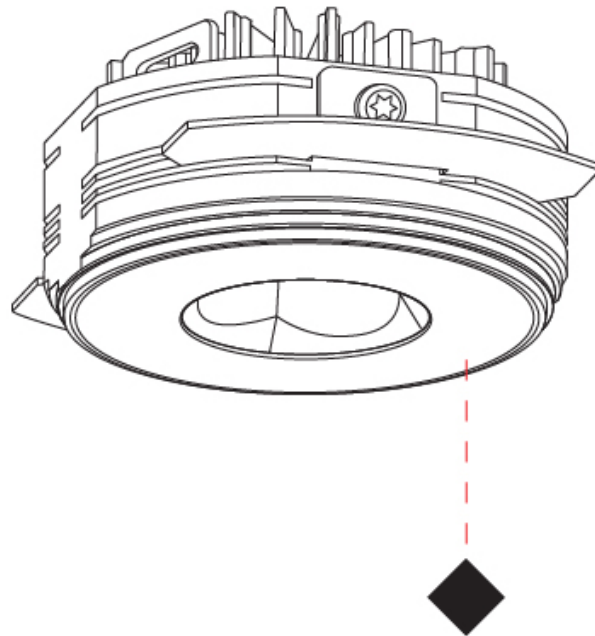

OIKO PRO ROUND TRIMLESS

A35883-

PROJECT	_____
TYPE	_____
SPECIFIER	_____
QUANTITY	_____
DATE	_____