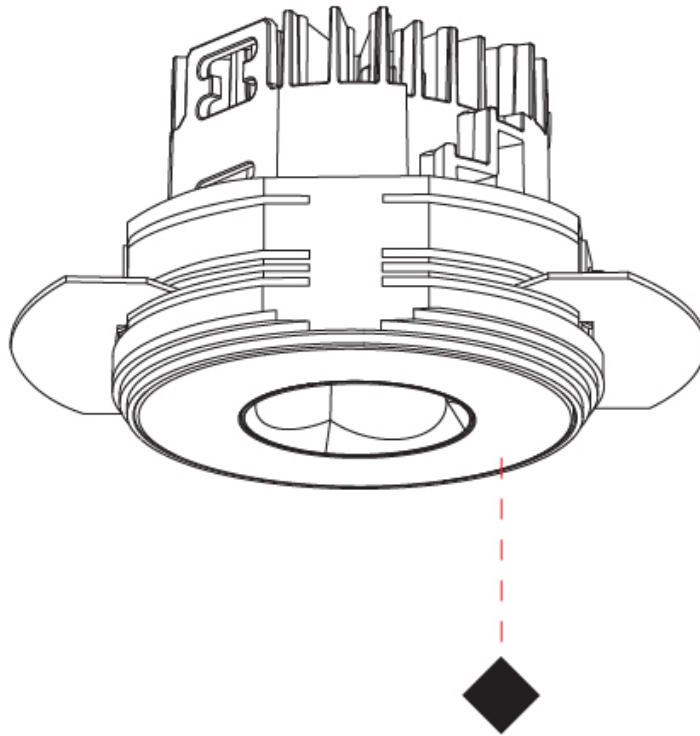

OIKO PRO ROUND TRIMLESS

A35878-

PROJECT

TYPE

SPECIFIER

QUANTITY

DATE

A