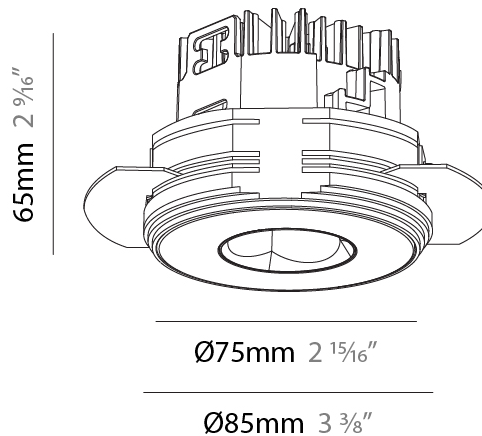

GENERAL

Series: Oiko Pro
Subseries: Oiko Pro Round
Brand: Prolicht
Division: Architectural
Mounting Type: Trimless
Mounting Location: Ceiling
Subcategory: Downlight

PHYSICAL

Shape: Round
Diameter (mm): 75
Diameter (in): 2 15/16
Height (mm): 65
Height (in): 2 9/16
Ceiling Thickness (mm): 10 / 12.5 / 15 / 25
Ceiling Thickness (in): 3/8 or 1/2 or 9/16 or 1
Min. Recessing Depth (mm): 70
Min. Recessing Depth (in): 2 3/4
Light Distribution: Direct
Diffuser: Lens Pack - Spread Lens / Linear Spread Lens / Honeycomb Louver
Fixture Finish: SSR / BKV / CWI / CRY / HAB / UFT / ITA / RUA / FTG / MYG / LOD / PUS / FRO / FUP / KIA / POP / BLS / SPG / MEY / GOH / GUM / CHC / COM / ABZ / JAG / OBR / MOS / ROR
Fixture Material: Aluminum Die Cast
Cut-out Measurements: 86mm / 2 11/16" Diameter

ELECTRICAL

Lamp Type: LED (Zhaga Standard)
Input Wattage (W): 14
Total Output Wattage (W): 12.7
Dimming: Dali Dimming
Driver Included: No
Driver Location: Recessed Housing
Driver Type: Constant Current - Universal (120Vac only for DALI driver)
Driver Class: Class 2
Input Voltage (V): 120 - 277
Constant Current (MA): 700

LED

Color Temperature (°K): 2700-6500 Tunable White
Max. Delivered Lumen (lm): 1129
Nominal Lumen (lm): 1460
CRI: >90 CRI
Lamp Life (hrs): 50000
Special LEDs offerings: Tunable White

OPTICAL

Reflector°: 36
Adjustability: Fixed

RATINGS AND CERTIFICATIONS

Certified By: Certified for North American Standards
IP rating: IP20