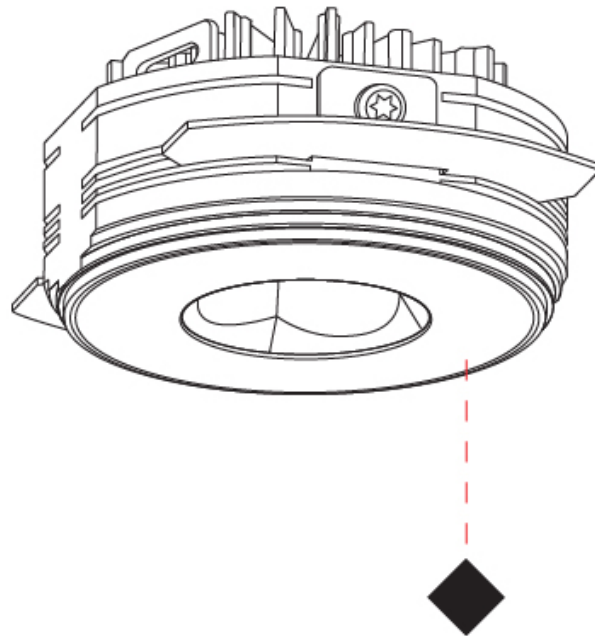

OIKO PRO ROUND TRIMLESS

A35880-

PROJECT	_____
TYPE	_____
SPECIFIER	_____
QUANTITY	_____
DATE	_____