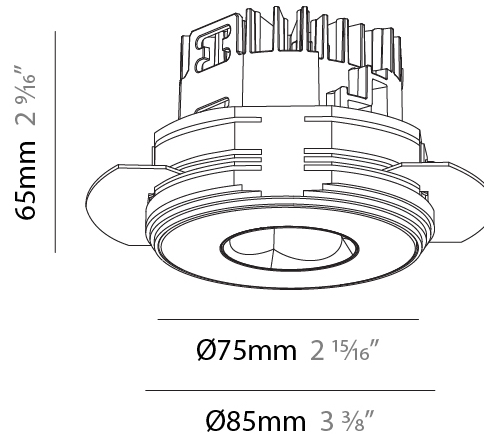

Series: Oiko Pro
Subseries: Oiko Pro Round
Brand: Prolicht
Division: Architectural
Mounting Type: Trimless
Mounting Location: Ceiling
Subcategory: Downlight

PHYSICAL

Shape: Round
Diameter (mm): 75
Diameter (in): 2 15/16
Height (mm): 65
Height (in): 2 9/16
Ceiling Thickness (mm): 10 / 12.5 / 15 / 25
Ceiling Thickness (in): 3/8 or 1/2 or 9/16 or 1
Min. Recessing Depth (mm): 70
Min. Recessing Depth (in): 2 3/4
Light Distribution: Direct
Diffuser: Lens Pack - Spread Lens / Linear Spread Lens / Honeycomb Louver
Fixture Finish: SSR / BKV / CWI / CRY / HAB / UFT / ITA / RUA / FTG / MYG / LOD / PUS / FRO / FUP / KIA / POP / BLS / SPG / MEY / GOH / GUM / CHC / COM / ABZ / JAG / OBR / MOS / ROR
Fixture Material: Aluminum Die Cast
Cut-out Measurements: 68mm / 2 11/16" Diameter

ELECTRICAL

Lamp Type: LED (Zhaga Standard)
Input Wattage (W): 15
Total Output Wattage (W): 13.6
Dimming: Tri-Mode (Non-Dimming and Phase Dimming (120Vac only) and 0-10V Dimming)
Driver Included: No
Driver Location: Recessed Housing
Driver Type: Constant Current - Universal
Driver Class: Class 2
Input Voltage (V): 120 - 277
Constant Current (MA): 350

LED

Color Temperature (°K): 2700 / 3000 / 3500 / 4000
Max. Delivered Lumen (lm): 1295 / 1377 / 1442 / 1455
Nominal Lumen (lm): 1566 / 1665 / 1743 / 1759
CRI: >90 CRI
Lamp Life (hrs): 50000

OPTICAL

Reflector°: 34
Adjustability: Fixed

RATINGS AND CERTIFICATIONS

Certified By: Certified for North American Standards
IP rating: IP20