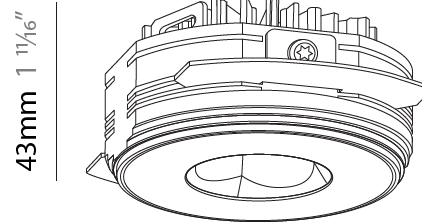

GENERAL

Series: Oiko Pro
Subseries: Oiko Pro Round
Brand: Prolicht
Division: Architectural
Mounting Type: Trimless
Mounting Location: Ceiling
Subcategory: Downlight

PHYSICAL

Shape: Round
Diameter (mm): 75
Diameter (in): 2 15/16
Height (mm): 43
Height (in): 1 11/16
Ceiling Thickness (mm): 10 / 12.5 / 15 / 25
Ceiling Thickness (in): 3/8 or 1/2 or 9/16 or 1
Min. Recessing Depth (mm): 50
Min. Recessing Depth (in): 1 15/16
Light Distribution: Direct
Diffuser: Lens Pack - Spread Lens / Linear Spread Lens / Honeycomb Louver
Fixture Finish: SSR / BKV / CWI / CRY / HAB / UFT / ITA / RUA / FTG / MYG / LOD / PUS / FRO / FUP / KIA / POP / BLS / SPG / MEY / GOH / GUM / CHC / COM / ABZ / JAG / OBR / MOS / ROR
Fixture Material: Aluminum Die Cast
Cut-out Measurements: 86mm / 2 11/16" Diameter

ELECTRICAL

Lamp Type: LED (Zhaga Standard)
Input Wattage (W): 14
Total Output Wattage (W): 12.7
Dimming: Dali Dimming
Driver Included: No
Driver Location: Recessed Housing
Driver Type: Constant Current - Universal (120Vac only for DALI driver)
Driver Class: Class 2
Input Voltage (V): 120 - 277
Constant Current (MA): 700

LED

Color Temperature (°K): 2700-6500 Tunable White
Max. Delivered Lumen (lm): 1381
Nominal Lumen (lm): 1460
CRI: >90 CRI
Lamp Life (hrs): 50000
Special LEDs offerings: Tunable White

OPTICAL

Reflector°: 62
Adjustability: Fixed

RATINGS AND CERTIFICATIONS

Certified By: Certified for North American Standards
IP rating: IP20

43mm 1 11/16"

Ø75mm 2 15/16"

Ø85mm 3 3/8"