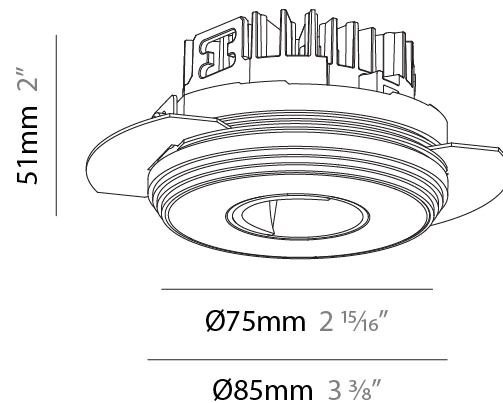

GENERAL

Series: Oiko Pro
Subseries: Oiko Pro Round
Brand: Prolicht
Division: Architectural
Mounting Type: Trimless
Mounting Location: Ceiling
Subcategory: Wallwash

PHYSICAL

Shape: Round
Diameter (mm): 75
Diameter (in): 2 15/16
Height (mm): 51
Height (in): 2
Ceiling Thickness (mm): 1 - 25
Ceiling Thickness (in): 1/16 - 1 3/16
Min. Recessing Depth (mm): 55
Min. Recessing Depth (in): 2 3/16
Light Distribution: Direct
Fixture Finish: SSR / BKV / CWI / CRY / HAB / UFT / ITA / RUA / FTG / MYG / LOD / PUS / FRO / FUP / KIA / POP / BLS / SPG / MEY / GOH / GUM / CHC / COM / ABZ / JAG / OBR / MOS / ROR
Fixture Material: Aluminum Die Cast
Cut-out Measurements: 86mm / 3 3/8" Diameter

ELECTRICAL

Lamp Type: LED (Zhaga Standard)
Input Wattage (W): 15
Total Output Wattage (W): 13.6
Dimming: Tri-Mode (Non-Dimming and Phase Dimming (120Vac only) and 0-10V Dimming)
Driver Included: No
Driver Location: Recessed Housing
Driver Type: Constant Current - Universal
Driver Class: Class 2
Input Voltage (V): 120 - 277
Constant Current (MA): 350

LED

Color Temperature (°K): 2700 / 3000 / 3500 / 4000
Max. Delivered Lumen (lm): 1302 / 1383 / 1449 / 1462
Nominal Lumen (lm): 1566 / 1665 / 1743 / 1759
CRI: >93 CRI
Lamp Life (hrs): 50000

OPTICAL

Adjustability: Fixed

RATINGS AND CERTIFICATIONS

Certified By: Certified for North American Standards
IP rating: IP20